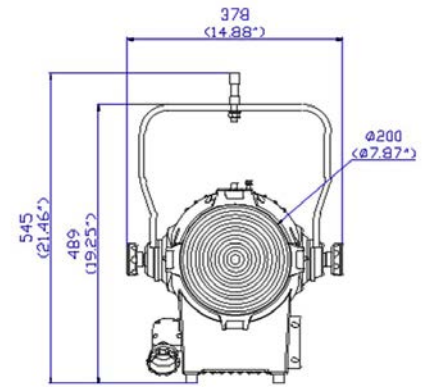

Specifications

LED Chip Type	400W CSP LED
Estimated LED Lifetime (hours)	50,000
White Light (K)	2,900-6,000 (VCT/FCT)
Color Rendition (%)	CRI 98 / TLCI 98
Dimming (%)	0-100 (16-bit)
Lens Diameter (mm/inch)	200 / 7.9
Beam Angle (°)	15-55
Signal Control	5-Pin DMX In and Out
Individual Control	Smart Touch LCD Controller
Supported Protocol	DMX512 / RDM
(Optional) Supported Protocol	DMX512 Wireless / RDM Wireless
Remote Device Management	Supported
Channel Function	Dimming / CCT
Power Input Voltage	AC 100-240V / 50-60Hz
Power Consumption (W)	250
Ambient Temperature Operation (°C)	-20-45
Body Dimensions (mm/inch) (WHD)	287 x 357 x 415 / 11.3 x 14.1 x 16.3
Full Dimensions with Manual Yoke (mm/inch) (WHD)	378 x 545 x 415 / 14.9 x 21.5 x 16.3
Body Weight (kg/lbs)	8.7 / 19.2
Full Weight with Manual Yoke (kg/lbs)	10 / 22
Protection Class	IP20

Dimension

Photometric Diagram

FS1500	Distance	Value	illuminance
5600K	3m (50°)	1395	Lux
	5m (50°)	552	Lux
	7m (50°)	297	Lux
	9m (50°)	185	Lux

Beam Angle	3m
Spot	1.04m
Flood	3.02m

WWW.ALPHA-LITE.NET