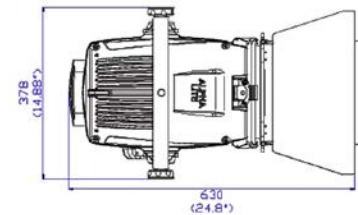

Specifications

LED Chip Type	400W CSP LED
Estimated LED Lifetime (hours)	50,000
White Light (K)	2,900-6,000 (VCT/FCT)
Color Rendition (%)	CRI 98 / TLCI 98
Dimming (%)	0-100 (16-bit)
Lens Diameter (mm/inch)	200 / 7.9
Beam Angle (°)	15-55
Signal Control	5-Pin DMX In and Out
Individual Control	Smart Touch LCD Controller
Supported Protocol	DMX512 / RDM
(Optional) Supported Protocol	DMX512 Wireless / RDM Wireless
Remote Device Management	Supported
Channel Function	Dimming / CCT
Power Input Voltage	AC 100-240V / 50-60Hz
Power Consumption (W)	250
Ambient Temperature Operation (°C)	-20-45
Body Dimensions (mm/inch) (WHD)	287 x 357 x 415 / 11.3 x 14.1 x 16.3
Full Dimensions with Manual Yoke (mm/inch) (WHD)	378 x 545 x 415 / 14.9 x 21.5 x 16.3
Body Weight (kg/lbs)	8.7 / 19.2
Full Weight with Manual Yoke (kg/lbs)	10 / 22
Protection Class	IP20

Dimension

Photometric Diagram

FS1500	Distance	Value	illuminance
5600K	3m (50°)	1395	Lux
	5m (50°)	552	Lux
	7m (50°)	297	Lux
	9m (50°)	185	Lux

Beam Angle	3m
Spot	1.04m
Flood	3.02m

WWW.ALPHA-LITE.NET