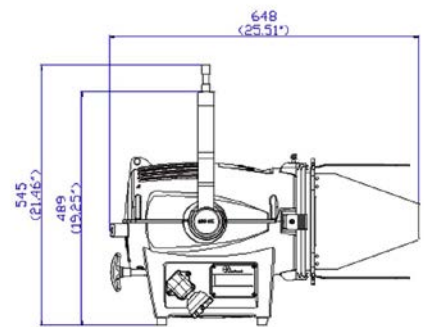

Specifications

LED Chip Type	400W CSP LED
Estimated LED Lifetime (hours)	50,000
White Light (K)	2,900-6,000 (VCT/FCT)
Color Rendition (%)	CRI 98 / TLCI 98
Dimming (%)	0-100 (16-bit)
Lens Diameter (mm/inch)	200 / 7.9
Beam Angle (°)	15-55
Signal Control	5-Pin DMX In and Out
Individual Control	Smart Touch LCD Controller
Supported Protocol	DMX512 / RDM
(Optional) Supported Protocol	DMX512 Wireless / RDM Wireless
Remote Device Management	Supported
Channel Function	Dimming / CCT
Power Input Voltage	AC 100-240V / 50-60Hz
Power Consumption (W)	250
Ambient Temperature Operation (°C)	-20-45
Body Dimensions (mm/inch) (WHD)	287 x 357 x 415 / 11.3 x 14.1 x 16.3
Full Dimensions with Manual Yoke (mm/inch) (WHD)	378 x 545 x 415 / 14.9 x 21.5 x 16.3
Body Weight (kg/lbs)	8.7 / 19.2
Full Weight with Manual Yoke (kg/lbs)	10 / 22
Protection Class	IP20

Dimension

Photometric Diagram

FS1500	Distance	Value	illuminance
5600K	3m (50°)	1395	Lux
	5m (50°)	552	Lux
	7m (50°)	297	Lux
	9m (50°)	185	Lux

Beam Angle	3m
Spot	1.04m
Flood	3.02m

WWW.ALPHA-LITE.NET