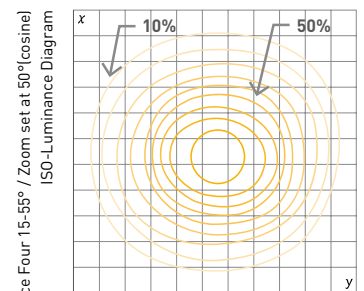

Specifications

LED Chip Type	400W CSP LED
Estimated LED Lifetime (hours)	50,000
White Light (K)	2,900-6,000 (VCT/FCT)
Color Rendition (%)	CRI 98 / TLCI 98
Dimming (%)	0-100 (16-bit)
Lens Diameter (mm/inch)	200 / 7.9
Beam Angle (°)	15-55
Signal Control	5-Pin DMX In and Out
Individual Control	Smart Touch LCD Controller
Supported Protocol	DMX512 / RDM
(Optional) Supported Protocol	DMX512 Wireless / RDM Wireless
Remote Device Management	Supported
Channel Function	Dimming / CCT
Power Input Voltage	AC 100-240V / 50-60Hz
Power Consumption (W)	250
Ambient Temperature Operation (°C)	-20-45
Body Dimensions (mm/inch) (WHD)	287 x 357 x 415 / 11.3 x 14.1 x 16.3
Full Dimensions with Manual Yoke (mm/inch) (WHD)	378 x 545 x 415 / 14.9 x 21.5 x 16.3
Body Weight (kg/lbs)	8.7 / 19.2
Full Weight with Manual Yoke (kg/lbs)	10 / 22
Protection Class	IP20

Dimension

Photometric Diagram

FS1500	Distance	Value	illuminance
5600K	3m (50°)	1395	Lux
	5m (50°)	552	Lux
	7m (50°)	297	Lux
	9m (50°)	185	Lux

Beam Angle	3m
Spot	1.04m
Flood	3.02m

WWW.ALPHA-LITE.NET