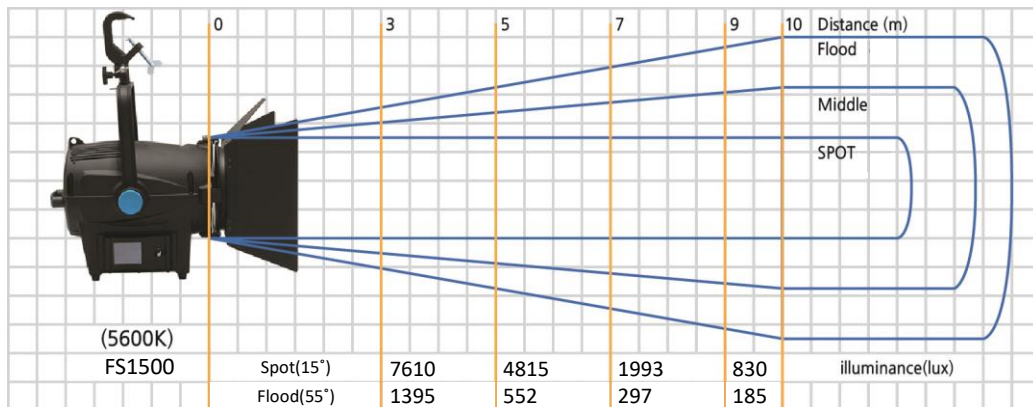

■ 제품 설명

Power Input Voltage	AC 100 ~ 240V, 50/60Hz
Power Consumption (Max)	250W
LED Chip	300W CSP LED
Lens Diameter (mm / inch)	ø200 / 8"
Beam Angle	15 ~ 55°
Color Temperature	Full 2,900 - 6,000K (VCT) / (Option) Min 2800 - Max 6500K
Dimming	0~100% 16-bit
Supported Protocols	DMX512 / DMX512 RDM / Option Wireless DMX512 / Wireless RDM
Dimension (mm / inch)	378 x 545 x 415 / 14.9 x 21.5 x 16.3 (WHD) with Manual Yoke
Weight (kg / lbs)	8.5 / 18.7

■ 광도 측정

Source Four 15-55°
Zoom set at 50° (cosine)
ISO-Luminance Diagram