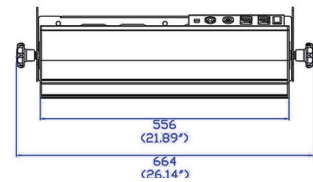

Specifications

LED Chip Type	3W CREE XP-E x 108ea
Estimated LED Lifetime (hours)	50,000
Full Color Light	Full Red + Green + Blue + Amber + White + Royal blue
Color Rendition (%)	CRI 90-94 / TLCI 89
Dimming (%)	0-100 (16-bit)
Light Aperture Size (mm/inch)	450 x 115 / 17.7 x 4.5
Beam Angle (°)	Asymmetric (60x135° / 85x150° / 130x60° / 20x60° / 30x60° / 40x60°)
Signal Control	5-Pin DMX In and Out
Individual Control	Smart Touch LCD Controller
Supported Protocol	DMX512 / RDM
(Optional) Supported Protocol	DMX512 Wireless / RDM Wireless
Remote Device Management	Supported
Channel Function	Dimming / RGBAWRB / Color Macro / Strobe
Power Input Voltage	AC 100-240V / 50-60Hz
Power Consumption (W)	300
Ambient Temperature Operation (°C)	-20-45
Body Dimensions (mm/inch) (WHD)	556 x 193 x 186 / 21.9 x 7.6 x 7.3
Full Dimensions with Manual Yoke (mm/inch) (WHD)	664 x 251 x 203 / 26.1 x 9.9 x 8
Body Weight (kg/lbs)	8.6 / 19
Full Weight with Manual Yoke (kg/lbs)	9.4 / 20.7
Protection Class	IP20

Dimension

Light Distribution

► (W)6m x (H)8m

► (W)12m x (H)8m

WWW.ALPHA-LITE.NET