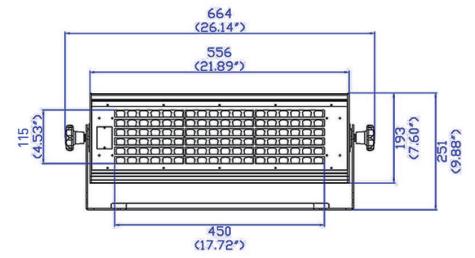

Specifications

LED Chip Type	3W CREE XP-E x 108ea
Estimated LED Lifetime (hours)	50,000
Full Color Light	Full Red + Green + Blue + Amber + White + Royal blue
Color Rendition (%)	CRI 90-94 / TLCI 89
Dimming (%)	0-100 (16-bit)
Light Aperture Size (mm/inch)	450 x 115 / 17.7 x 4.5
Beam Angle (°)	Asymmetric (60x135° / 85x150° / 130x60° / 20x60° / 30x60° / 40x60°)
Signal Control	5-Pin DMX In and Out
Individual Control	Smart Touch LCD Controller
Supported Protocol	DMX512 / RDM
(Optional) Supported Protocol	DMX512 Wireless / RDM Wireless
Remote Device Management	Supported
Channel Function	Dimming / RGBAWRB / Color Macro / Strobe
Power Input Voltage	AC 100-240V / 50-60Hz
Power Consumption (W)	300
Ambient Temperature Operation (°C)	-20-45
Body Dimensions (mm/inch) (WHD)	556 x 193 x 186 / 21.9 x 7.6 x 7.3
Full Dimensions with Manual Yoke (mm/inch) (WHD)	664 x 251 x 203 / 26.1 x 9.9 x 8
Body Weight (kg/lbs)	8.6 / 19
Full Weight with Manual Yoke (kg/lbs)	9.4 / 20.7
Protection Class	IP20

Dimension

Light Distribution

► (W)6m x (H)8m

► (W)12m x (H)8m

WWW.ALPHA-LITE.NET