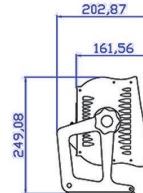

Specifications

LED Chip Type	3W CREE XP-E x 108ea
Estimated LED Lifetime (hours)	50,000
Full Color Light	Full Red + Green + Blue + Amber + White + Royal blue
Color Rendition (%)	CRI 90-94 / TLCI 89
Dimming (%)	0-100 (16-bit)
Light Aperture Size (mm/inch)	450 x 115 / 17.7 x 4.5
Beam Angle (°)	Asymmetric (60x135° / 85x150° / 130x60° / 20x60° / 30x60° / 40x60°)
Signal Control	5-Pin DMX In and Out
Individual Control	Smart Touch LCD Controller
Supported Protocol	DMX512 / RDM
(Optional) Supported Protocol	DMX512 Wireless / RDM Wireless
Remote Device Management	Supported
Channel Function	Dimming / RGBAWRB / Color Macro / Strobe
Power Input Voltage	AC 100-240V / 50-60Hz
Power Consumption (W)	300
Ambient Temperature Operation (°C)	-20-45
Body Dimensions (mm/inch) (WHD)	556 x 193 x 186 / 21.9 x 7.6 x 7.3
Full Dimensions with Manual Yoke (mm/inch) (WHD)	664 x 251 x 203 / 26.1 x 9.9 x 8
Body Weight (kg/lbs)	8.6 / 19
Full Weight with Manual Yoke (kg/lbs)	9.4 / 20.7
Protection Class	IP20

Dimension

Light Distribution

► (W)6m x (H)8m

► (W)12m x (H)8m

WWW.ALPHA-LITE.NET