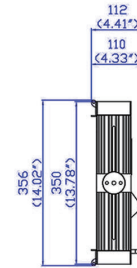

USB Firmware Upgrade

Long LED Lifetime

Side Reflection Lighting System

Quite (No Fan)

Wide Angle

Specifications

LED Chip Type	0.5W 3030 PKG LED + Edge Reflector
Estimated LED Lifetime (hours)	50,000
White Light (K)	2,900-6,000 (VCT)
Color Rendition (%)	CRI 97 / TLCI 97
Dimming (%)	0-100 (16-bit)
Light Aperture Size (mm/inch)	632 x 300 / 24.9 x 11.8
Beam Angle (°)	135
Signal Control	5-Pin DMX In and Out
Individual Control	Smart Touch LCD Controller
Supported Protocol	DMX512 / RDM
(Optional) Supported Protocol	DMX512 Wireless / RDM Wireless
Remote DeviceManagement	Supported
Channel Function	Dimming / CCT
Power Input Voltage	AC 100-240V / 50-60Hz
Power Consumption (W)	300
Ambient Temperature Operation (°C)	-20-45
Body Dimensions (mm/inch) (WHD)	721 x 356 x 112 / 28.4 x 14 x 4.4
Full Dimensions with Manual Yoke (mm/inch) (WHD)	773 x 479 x 112 / 30.4 x 18.9 x 4.4
Body Weight (kg/lbs)	11.4 / 25.1
Full Weight with Manual Yoke (kg/lbs)	12.6 / 27.8
Protection Class	IP20

Dimension

Photometric Diagram

E3060	Distance	Value	illuminance
5600K	3m (135°)	548	Lux
	5m (135°)	225	Lux
	7m (135°)	122	Lux
	9m (135°)	76	Lux