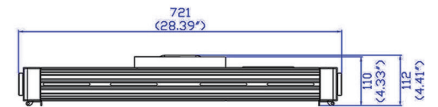

USB Firmware Upgrade

Long LED Lifetime

Side Reflection Lighting System

Quite (No Fan)

Wide Angle

Specifications

LED Chip Type	0.5W 3030 PKG LED + Edge Reflector
Estimated LED Lifetime (hours)	50,000
White Light (K)	2,900-6,000 (VCT)
Color Rendition (%)	CRI 97 / TLCI 97
Dimming (%)	0-100 (16-bit)
Light Aperture Size (mm/inch)	632 x 300 / 24.9 x 11.8
Beam Angle (°)	135
Signal Control	5-Pin DMX In and Out
Individual Control	Smart Touch LCD Controller
Supported Protocol	DMX512 / RDM
(Optional) Supported Protocol	DMX512 Wireless / RDM Wireless
Remote DeviceManagement	Supported
Channel Function	Dimming / CCT
Power Input Voltage	AC 100-240V / 50-60Hz
Power Consumption (W)	300
Ambient Temperature Operation (°C)	-20-45
Body Dimensions (mm/inch) (WHD)	721 x 356 x 112 / 28.4 x 14 x 4.4
Full Dimensions with Manual Yoke (mm/inch) (WHD)	773 x 479 x 112 / 30.4 x 18.9 x 4.4
Body Weight (kg/lbs)	11.4 / 25.1
Full Weight with Manual Yoke (kg/lbs)	12.6 / 27.8
Protection Class	IP20

Dimension

Photometric Diagram

E3060	Distance	Value	illuminance
5600K	3m (135°)	548	Lux
	5m (135°)	225	Lux
	7m (135°)	122	Lux
	9m (135°)	76	Lux