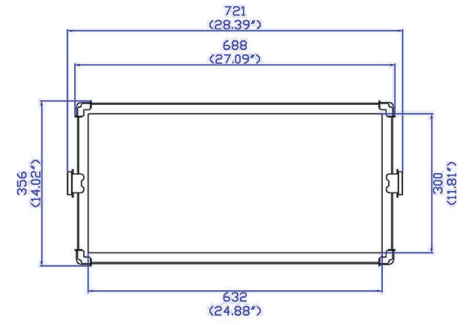

USB Firmware Upgrade

Long LED Lifetime

Side Reflection Lighting System

Quite (No Fan)

Wide Angle

Specifications

LED Chip Type	0.5W 3030 PKG LED + Edge Reflector
Estimated LED Lifetime (hours)	50,000
White Light (K)	2,900-6,000 (VCT)
Color Rendition (%)	CRI 97 / TLCI 97
Dimming (%)	0-100 (16-bit)
Light Aperture Size (mm/inch)	632 x 300 / 24.9 x 11.8
Beam Angle (°)	135
Signal Control	5-Pin DMX In and Out
Individual Control	Smart Touch LCD Controller
Supported Protocol	DMX512 / RDM
(Optional) Supported Protocol	DMX512 Wireless / RDM Wireless
Remote DeviceManagement	Supported
Channel Function	Dimming / CCT
Power Input Voltage	AC 100-240V / 50-60Hz
Power Consumption (W)	300
Ambient Temperature Operation (°C)	-20-45
Body Dimensions (mm/inch) (WHD)	721 x 356 x 112 / 28.4 x 14 x 4.4
Full Dimensions with Manual Yoke (mm/inch) (WHD)	773 x 479 x 112 / 30.4 x 18.9 x 4.4
Body Weight (kg/lbs)	11.4 / 25.1
Full Weight with Manual Yoke (kg/lbs)	12.6 / 27.8
Protection Class	IP20

Dimension

Photometric Diagram

E3060	Distance	Value	illuminance
5600K	3m (135°)	548	Lux
	5m (135°)	225	Lux
	7m (135°)	122	Lux
	9m (135°)	76	Lux