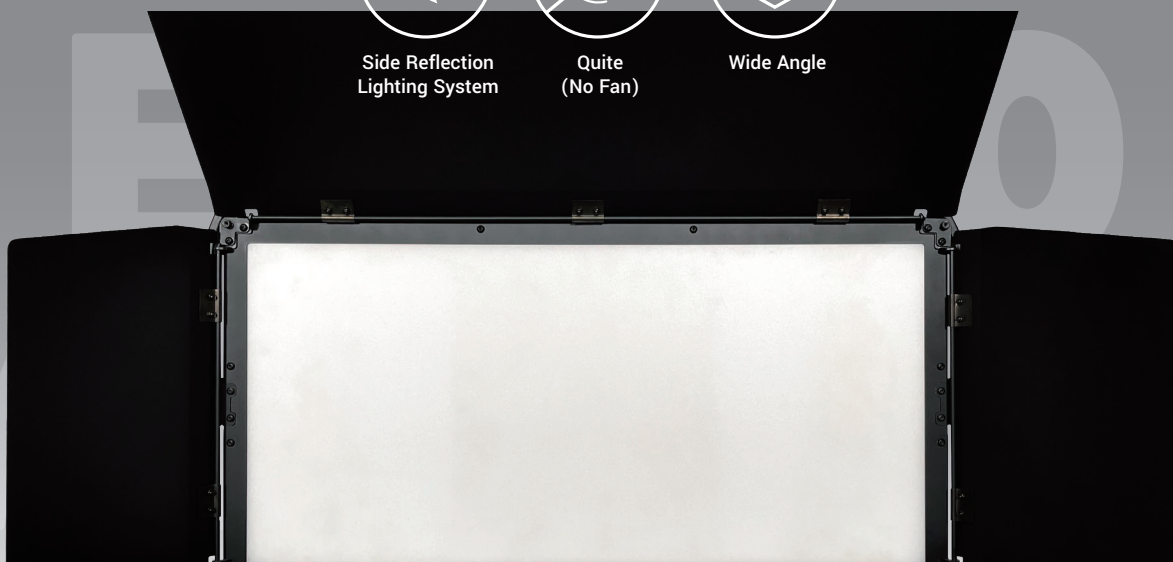

Edge

E3060

ALPHA LITE LED Edge Panel Light Data Sheet

Fixture Information

- Flat light source lighting fixture, which is mainly used in broadcast studio, can create a variety of atmospheres in the set.
- Excellent light quality, and average CRI 95~98 / R9, R12 are CRI 90 or higher
- The LED source sets on the side(edge) with reflection and pattern optical technology applied.
- The LED source is not directly visible, no glare and extremely soft light distribution
- No fan and noiseless
- 2,900~6,000K color temperature control function
- Support RDM network communication and various mode setting possible
- Smart touch control method makes it easy and convenient to check all information at a glance
- Long life, reduce maintenance costs and power consumption.

USB Firmware Upgrade

Long LED Lifetime

Side Reflection Lighting System

Quite (No Fan)

Wide Angle

Specifications

LED Chip Type	0.5W 3030 PKG LED + Edge Reflector
Estimated LED Lifetime (hours)	50,000
White Light (K)	2,900-6,000 (VCT)
Color Rendition (%)	CRI 97 / TLCI 97
Dimming (%)	0-100 (16-bit)
Light Aperture Size (mm/inch)	632 x 300 / 24.9 x 11.8
Beam Angle (°)	135
Signal Control	5-Pin DMX In and Out
Individual Control	Smart Touch LCD Controller
Supported Protocol	DMX512 / RDM
(Optional) Supported Protocol	DMX512 Wireless / RDM Wireless
Remote DeviceManagement	Supported
Channel Function	Dimming / CCT
Power Input Voltage	AC 100-240V / 50-60Hz
Power Consumption (W)	300
Ambient Temperature Operation (°C)	-20-45
Body Dimensions (mm/inch) (WHD)	721 x 356 x 112 / 28.4 x 14 x 4.4
Full Dimensions with Manual Yoke (mm/inch) (WHD)	773 x 479 x 112 / 30.4 x 18.9 x 4.4
Body Weight (kg/lbs)	11.4 / 25.1
Full Weight with Manual Yoke (kg/lbs)	12.6 / 27.8
Protection Class	IP20

Dimension

Photometric Diagram

E3060	Distance	Value	illuminance
5600K	3m (135°)	548	Lux
	5m (135°)	225	Lux
	7m (135°)	122	Lux
	9m (135°)	76	Lux