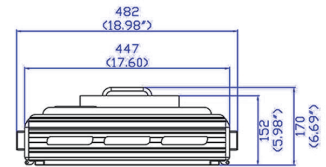

Smart Touch Control

USB Firmware Upgrade

Long LED Lifetime

Scene Direction Available

Variety Color Representation

Wide Angle

Specifications

LED Chip Type	0.5W 3030 PKG LED / 0.5W RGB 5050 PKG LED
Estimated LED Lifetime (hours)	50,000
White Light (K)	2,500-10,000 (VCT)
Full Color Light	Full RGB+W (4Color Gamut with Hue and Saturation Control)
Color Rendition (%)	CRI 97 / TLCI 97
Dimming (%)	0-100 (16-bit)
Light Aperture Size (mm/inch)	369 x 238 / 14.5 x 9.4
Beam Angle (°)	135
Signal Control	5-Pin DMX In and Out
Individual Control	Smart Touch LCD Controller
Supported Protocol	DMX512 / RDM
(Optional) Supported Protocol	DMX512 Wireless / RDM Wireless
Remote Device Management	Supported
Channel Function	Dimming / CCT / Cross Fader / RGBW / Tint / Color Macro
Power Input Voltage	AC 100-240V / 50-60Hz
Power Consumption (W)	300
Ambient Temperature Operation (°C)	-20-45
Body Dimensions (mm/inch) (WHD)	538 x 320 x 170 / 21.2 x 12.6 x 6.7
Full Dimensions with Manual Yoke (mm/inch) (WHD)	634 x 408 x 170 / 25 x 16.1 x 6.7
Body Weight (kg/lbs)	7 / 15.4
Full Weight with Manual Yoke (kg/lbs)	8 / 17.6
Protection Class	IP20

Dimension

Photometric Diagram

A6-PLUS	Distance	Value	illuminance
5600K	3m (135°)	589	Lux
	5m (135°)	235	Lux
	7m (135°)	126	Lux
	9m (135°)	80	Lux