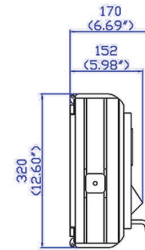

Smart Touch Control

USB Firmware Upgrade

Long LED Lifetime

Scene Direction Available

Variety Color Representation

Wide Angle

Specifications

LED Chip Type	0.5W 3030 PKG LED / 0.5W RGB 5050 PKG LED
Estimated LED Lifetime (hours)	50,000
White Light (K)	2,500-10,000 (VCT)
Full Color Light	Full RGB+W (4Color Gamut with Hue and Saturation Control)
Color Rendition (%)	CRI 97 / TLCI 97
Dimming (%)	0-100 (16-bit)
Light Aperture Size (mm/inch)	369 x 238 / 14.5 x 9.4
Beam Angle (°)	135
Signal Control	5-Pin DMX In and Out
Individual Control	Smart Touch LCD Controller
Supported Protocol	DMX512 / RDM
(Optional) Supported Protocol	DMX512 Wireless / RDM Wireless
Remote Device Management	Supported
Channel Function	Dimming / CCT / Cross Fader / RGBW / Tint / Color Macro
Power Input Voltage	AC 100-240V / 50-60Hz
Power Consumption (W)	300
Ambient Temperature Operation (°C)	-20-45
Body Dimensions (mm/inch) (WHD)	538 x 320 x 170 / 21.2 x 12.6 x 6.7
Full Dimensions with Manual Yoke (mm/inch) (WHD)	634 x 408 x 170 / 25 x 16.1 x 6.7
Body Weight (kg/lbs)	7 / 15.4
Full Weight with Manual Yoke (kg/lbs)	8 / 17.6
Protection Class	IP20

Dimension

Photometric Diagram

A6-PLUS	Distance	Value	illuminance
5600K	3m (135°)	589	Lux
	5m (135°)	235	Lux
	7m (135°)	126	Lux
	9m (135°)	80	Lux