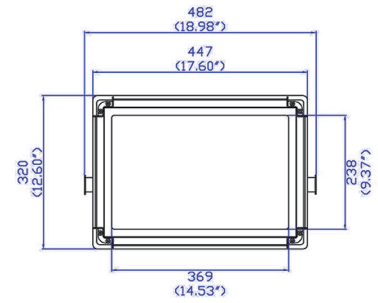

Smart Touch Control

USB Firmware Upgrade

Long LED Lifetime

Scene Direction Available

Variety Color Representation

Wide Angle

Specifications

LED Chip Type	0.5W 3030 PKG LED / 0.5W RGB 5050 PKG LED
Estimated LED Lifetime (hours)	50,000
White Light (K)	2,500-10,000 (VCT)
Full Color Light	Full RGB+W (4Color Gamut with Hue and Saturation Control)
Color Rendition (%)	CRI 97 / TLCI 97
Dimming (%)	0-100 (16-bit)
Light Aperture Size (mm/inch)	369 x 238 / 14.5 x 9.4
Beam Angle (°)	135
Signal Control	5-Pin DMX In and Out
Individual Control	Smart Touch LCD Controller
Supported Protocol	DMX512 / RDM
(Optional) Supported Protocol	DMX512 Wireless / RDM Wireless
Remote Device Management	Supported
Channel Function	Dimming / CCT / Cross Fader / RGBW / Tint / Color Macro
Power Input Voltage	AC 100-240V / 50-60Hz
Power Consumption (W)	300
Ambient Temperature Operation (°C)	-20-45
Body Dimensions (mm/inch) (WHD)	538 x 320 x 170 / 21.2 x 12.6 x 6.7
Full Dimensions with Manual Yoke (mm/inch) (WHD)	634 x 408 x 170 / 25 x 16.1 x 6.7
Body Weight (kg/lbs)	7 / 15.4
Full Weight with Manual Yoke (kg/lbs)	8 / 17.6
Protection Class	IP20

Dimension

Photometric Diagram

A6-PLUS	Distance	Value	illuminance
5600K	3m (135°)	589	Lux
	5m (135°)	235	Lux
	7m (135°)	126	Lux
	9m (135°)	80	Lux