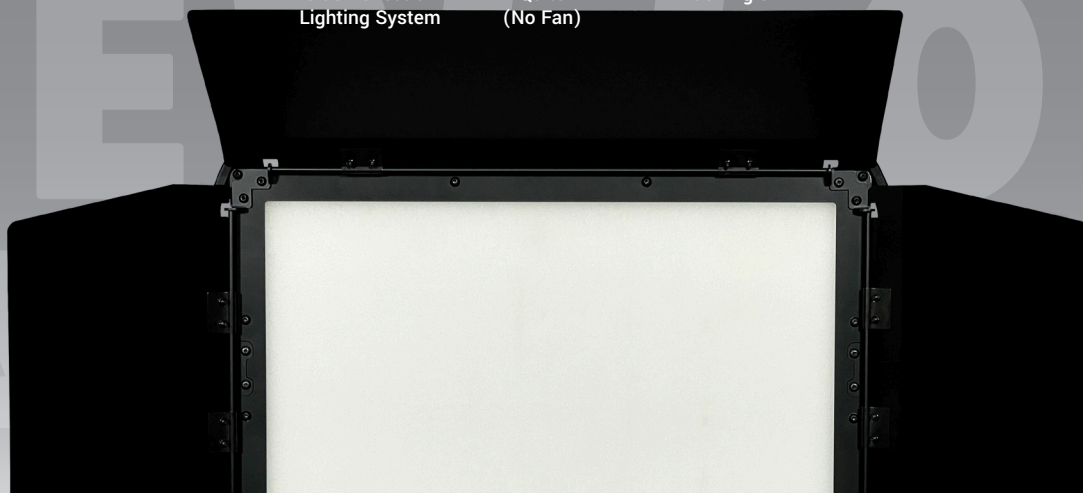

Edge

E2440

ALPHA LITE LED Edge Panel Light Data Sheet

Fixture Information

- Flat light source lighting fixture, which is mainly used in broadcast studio, can create a variety of atmospheres in the set.
- Excellent light quality, and average CRI 95~98 / R9, R12 are CRI 90 or higher
- The LED source sets on the side(edge) with reflection and pattern optical technology applied.
- The LED source is not directly visible, no glare and extremely soft light distribution
- No fan and noiseless
- 2,900~6,000K color temperature control function
- Support RDM network communication and various mode setting possible
- Smart touch control method makes it easy and convenient to check all information at a glance
- Long life, reduce maintenance costs and power consumption.

USB Firmware Upgrade

Long LED Lifetime

Side Reflection Lighting System

Quite (No Fan)

Wide Angle

Specifications

LED Chip Type	0.5W 3030 PKG LED + Edge Reflector
Estimated LED Lifetime (hours)	50,000
White Light (K)	2,900-6,000 (VCT)
Color Rendition (%)	CRI 97 / TLCI 97
Dimming (%)	0-100 (16-bit)
Light Aperture Size (mm/inch)	425 x 246 / 16.7 x 9.7
Beam Angle (°)	135
Signal Control	5-Pin DMX In and Out
Individual Control	Smart Touch LCD Controller
Supported Protocol	DMX512 / RDM
(Optional) Supported Protocol	DMX512 Wireless / RDM Wireless
Remote Device Management	Supported
Channel Function	Dimming / CCT
Power Input Voltage	AC 100-240V / 50-60Hz
Power Consumption (W)	200
Ambient Temperature Operation (°C)	-20-45
Body Dimensions (mm/inch) (WHD)	514 x 302 x 112 / 20.2 x 11.9 x 4.4
Full Dimensions with Manual Yoke (mm/inch) (WHD)	566 x 424 x 112 / 22.3 x 16.7 x 4.4
Body Weight (kg/lbs)	7.75 / 17.1
Full Weight with Manual Yoke (kg/lbs)	8.8 / 19.4
Protection Class	IP20

Dimension

Photometric Diagram

E2440	Distance	Value	illuminance
5600K	3m (135°)	349	Lux
	5m (135°)	148	Lux
	7m (135°)	82	Lux
	9m (135°)	50	Lux

WWW.ALPHA-LITE.NET