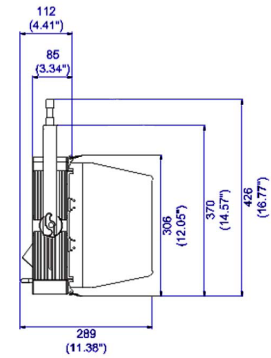

USB Firmware Upgrade

Long LED Lifetime

Side Reflection Lighting System

Quite (No Fan)

Wide Angle

Specifications

LED Chip Type	0.5W 3030 PKG LED + Edge Reflector
Estimated LED Lifetime (hours)	50,000
White Light (K)	2,900-6,000 (VCT)
Color Rendition (%)	CRI 97 / TLCI 97
Dimming (%)	0-100 (16-bit)
Light Aperture Size (mm/inch)	425 x 246 / 16.7 x 9.7
Beam Angle (°)	135
Signal Control	5-Pin DMX In and Out
Individual Control	Smart Touch LCD Controller
Supported Protocol	DMX512 / RDM
(Optional) Supported Protocol	DMX512 Wireless / RDM Wireless
Remote Device Management	Supported
Channel Function	Dimming / CCT
Power Input Voltage	AC 100-240V / 50-60Hz
Power Consumption (W)	200
Ambient Temperature Operation (°C)	-20-45
Body Dimensions (mm/inch) (WHD)	514 x 302 x 112 / 20.2 x 11.9 x 4.4
Full Dimensions with Manual Yoke (mm/inch) (WHD)	566 x 424 x 112 / 22.3 x 16.7 x 4.4
Body Weight (kg/lbs)	7.75 / 17.1
Full Weight with Manual Yoke (kg/lbs)	8.8 / 19.4
Protection Class	IP20

Dimension

Photometric Diagram

E2440	Distance	Value	illuminance
5600K	3m (135°)	349	Lux
	5m (135°)	148	Lux
	7m (135°)	82	Lux
	9m (135°)	50	Lux

WWW.ALPHA-LITE.NET