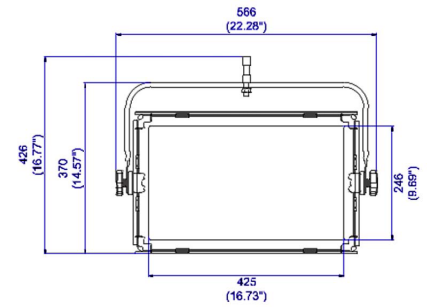

USB Firmware Upgrade

Long LED Lifetime

Side Reflection Lighting System

Quite (No Fan)

Wide Angle

Specifications

LED Chip Type	0.5W 3030 PKG LED + Edge Reflector
Estimated LED Lifetime (hours)	50,000
White Light (K)	2,900-6,000 (VCT)
Color Rendition (%)	CRI 97 / TLCI 97
Dimming (%)	0-100 (16-bit)
Light Aperture Size (mm/inch)	425 x 246 / 16.7 x 9.7
Beam Angle (°)	135
Signal Control	5-Pin DMX In and Out
Individual Control	Smart Touch LCD Controller
Supported Protocol	DMX512 / RDM
(Optional) Supported Protocol	DMX512 Wireless / RDM Wireless
Remote Device Management	Supported
Channel Function	Dimming / CCT
Power Input Voltage	AC 100-240V / 50-60Hz
Power Consumption (W)	200
Ambient Temperature Operation (°C)	-20-45
Body Dimensions (mm/inch) (WHD)	514 x 302 x 112 / 20.2 x 11.9 x 4.4
Full Dimensions with Manual Yoke (mm/inch) (WHD)	566 x 424 x 112 / 22.3 x 16.7 x 4.4
Body Weight (kg/lbs)	7.75 / 17.1
Full Weight with Manual Yoke (kg/lbs)	8.8 / 19.4
Protection Class	IP20

Dimension

Photometric Diagram

E2440	Distance	Value	illuminance
5600K	3m (135°)	349	Lux
	5m (135°)	148	Lux
	7m (135°)	82	Lux
	9m (135°)	50	Lux

WWW.ALPHA-LITE.NET