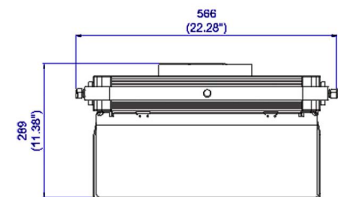

USB Firmware Upgrade

Long LED Lifetime

Side Reflection Lighting System

Quite (No Fan)

Wide Angle

Specifications

LED Chip Type	0.5W 3030 PKG LED + Edge Reflector
Estimated LED Lifetime (hours)	50,000
White Light (K)	2,900-6,000 (VCT)
Color Rendition (%)	CRI 97 / TLCI 97
Dimming (%)	0-100 (16-bit)
Light Aperture Size (mm/inch)	425 x 246 / 16.7 x 9.7
Beam Angle (°)	135
Signal Control	5-Pin DMX In and Out
Individual Control	Smart Touch LCD Controller
Supported Protocol	DMX512 / RDM
(Optional) Supported Protocol	DMX512 Wireless / RDM Wireless
Remote Device Management	Supported
Channel Function	Dimming / CCT
Power Input Voltage	AC 100-240V / 50-60Hz
Power Consumption (W)	200
Ambient Temperature Operation (°C)	-20-45
Body Dimensions (mm/inch) (WHD)	514 x 302 x 112 / 20.2 x 11.9 x 4.4
Full Dimensions with Manual Yoke (mm/inch) (WHD)	566 x 424 x 112 / 22.3 x 16.7 x 4.4
Body Weight (kg/lbs)	7.75 / 17.1
Full Weight with Manual Yoke (kg/lbs)	8.8 / 19.4
Protection Class	IP20

Dimension

Photometric Diagram

E2440	Distance	Value	illuminance
5600K	3m (135°)	349	Lux
	5m (135°)	148	Lux
	7m (135°)	82	Lux
	9m (135°)	50	Lux

WWW.ALPHA-LITE.NET